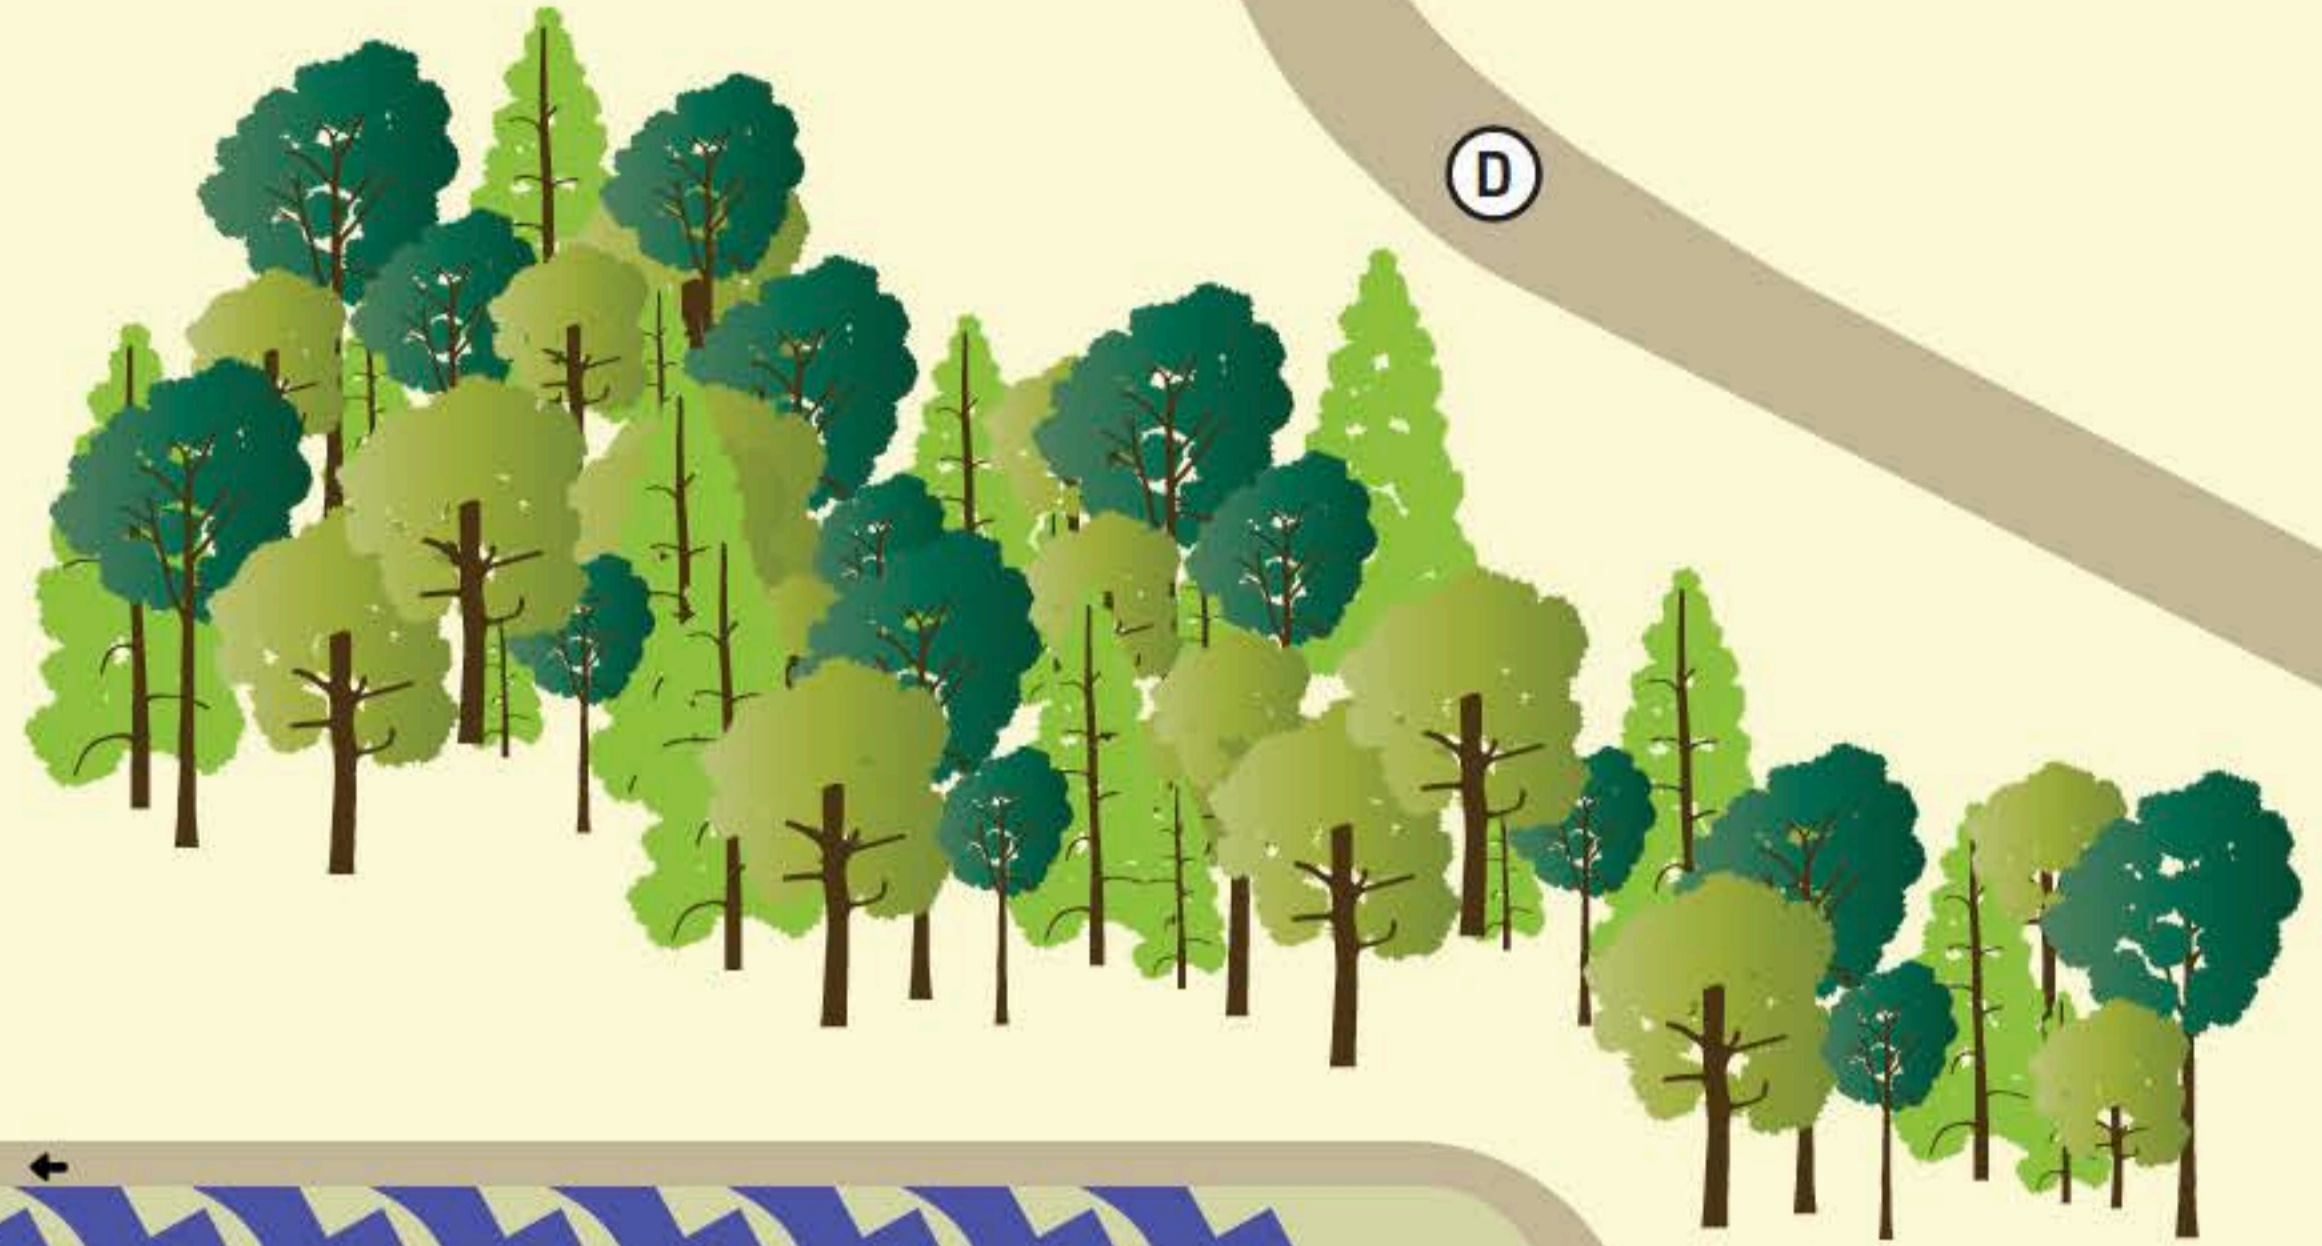

# WIND CREEK ATMORE RV PARK MAP

Our shuttle service runs 24 hours a day.  
To arrange a pick up please call  
(251) 446-4444

↑ TO I-65

(D)

↑ WALKWAY TO CASINO

(A)

## RV PARK MAP KEY

- |                    |                |
|--------------------|----------------|
| (1) - (28) RV LOTS | (A) OFFICE     |
| (B) CLUBHOUSE      | (C) PLAYGROUND |
| (D) MAIN ROAD      |                |