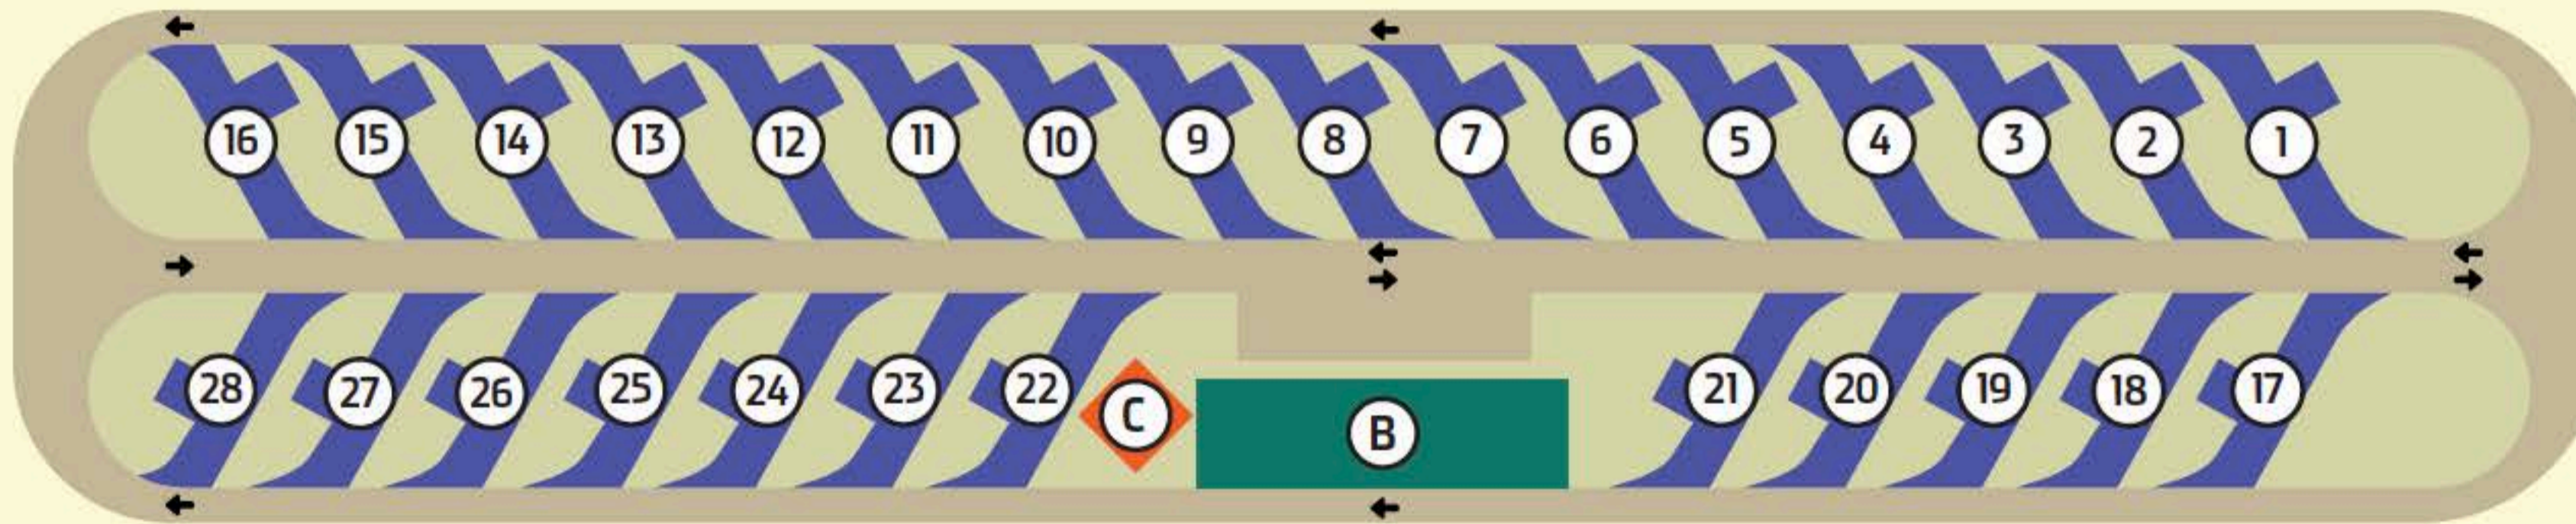

# WIND CREEK ATMORE RV PARK MAP

Our shuttle service runs 24 hours a day.  
To arrange a pick up please call  
(251) 446-4444

↑ TO I-65

(D)

↑ WALKWAY TO CASINO

(A)

## RV PARK MAP KEY

- |                    |                |
|--------------------|----------------|
| (1) - (28) RV LOTS | (A) OFFICE     |
| (B) CLUBHOUSE      | (C) PLAYGROUND |
| (D) MAIN ROAD      |                |